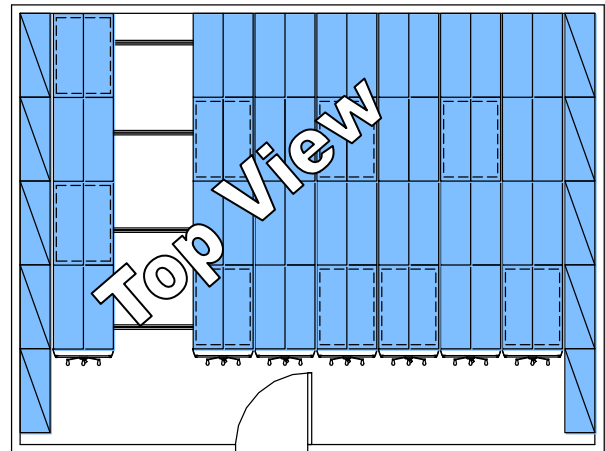

Mizer Storage Systems: Your Space is Valuable. Maximize Capacity!

56 4-Drawer Vertical Cabinets for Legal Filing
Capacity – 5,600 Linear File Inches
24' x 18' Room, 432 Sq. Ft., 12.9 LFI/Sq. Ft.

34 4-Drawer Laterals, 18" x 42" for Legal Filing
Capacity – 5,440 Linear File Inches
24' x 18' Room, 432 Sq. Ft., 12.8 LFI/Sq. FT

36 Static Shelving Units 15" x 42", 7 Tier
Capacity – 10,080 File Inches
85% Capacity Increase, 23.3 LFI/Sq. Ft.

66 Mobilized Shelving Units 15" X 42", 7 Tier
Capacity – 18,480 File Inches
239% Capacity Increase 42.7 LFI/Sq. Ft.